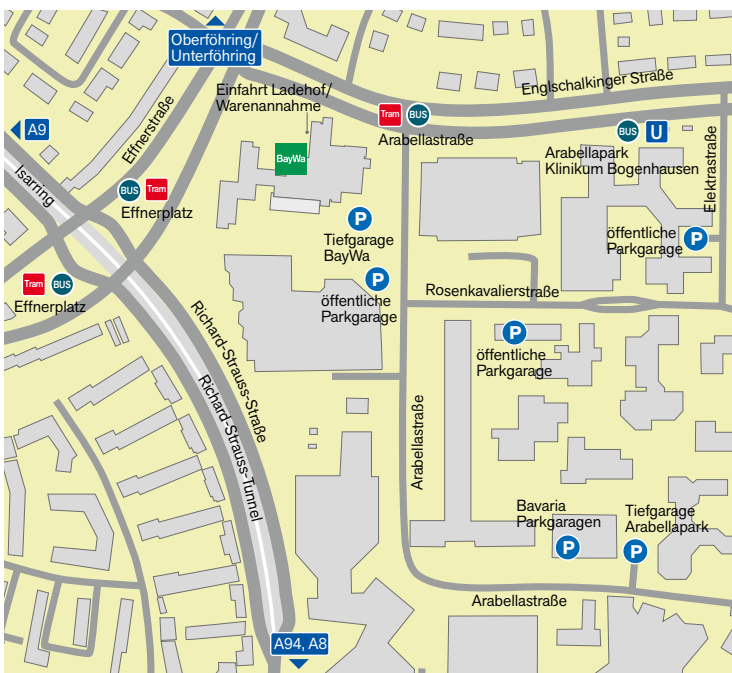

Directions to the BayWa Headquarters Arabellastrasse 4

BayWa

By car from the direction of:

A9 motorway (from Nürnberg/Munich Airport)

At the end of the motorway, follow the signs for Mittlerer Ring-Ost, after approx. 3.5 km leave Mittlerer Ring at the Bogenhausen exit. At the junction before Effnerplatz turn left into Englischalkinger Strasse, then take the first right into Arabellastrasse. The BayWa headquarters are located on the right.

A8 motorway (from the direction of Salzburg)

Follow the signs for Mittlerer Ring-Ost, continue along Innsbrucker Ring, Leuchtenbergerring until you get to the Richard-Strauss-Tunnel. Exit the tunnel in the direction of Effnerstrasse. At the Effnerplatz junction, turn right into Englischalkinger Strasse. Take the first right into Arabellastrasse, the BayWa headquarters are located on the right.

A94 motorway (from the direction of Passau)

At the end of the motorway, continue on Mittlerer Ring in the direction of Nürnberg. Continue along Innsbrucker Ring, Leuchtenbergerring until you get to the Richard-Strauss-Tunnel. Exit the tunnel in the direction of Effnerstrasse. At the Effnerplatz junction, turn right into Effnerstrasse, then take the first right into Englischalkinger Strasse. Take the first right into Arabellastrasse, the BayWa headquarters are located on the right.

A95 (from the direction of Garmisch) and

A96 (from the direction of Lindau)

At the end of the motorway, continue on Mittlerer Ring-Süd in the direction of the A94 motorway/Passau. Continue along Innsbrucker Ring, Leuchtenbergerring until you get to the Richard-Strauss-Tunnel. Exit the tunnel in the direction of Effnerstrasse. At the Effnerplatz junction turn right into Effnerstrasse, then take the first right into Englischalkinger Strasse. Take the first right into Arabellastrasse, the BayWa headquarters are located on the right.